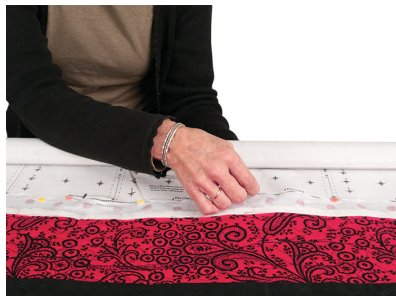

Q-Zone Queen frame

Shown with option table inserts

Q-Zone Queen Quilting Frame

The affordable complete home quilting system

The Q-Zone Queen Machine Quilter offers a high-quality machine quilting frame at an affordable price. This frame features a 2 rail system and the Quilt-Clips for easy fabric control. Just snap the Quilt Clips onto the quilt and rail for even tension without having to roll the fabric.

Q-Zone Queen Frame Features

- | | |
|---------------------------------|---------------------------------|
| Sets up in sizes: Queen or crib | Rail material: Steel |
| Frame length: 53 to 102 inches | Leveling Feet: Included |
| Quilt sizes up to: 82 inches | Track type: Dual + Single-Wheel |
| Frame material: Steel | Height Adjustable Legs |
| Leveling Feet: Included | |

OPTIONAL ACCESSORIES

Table inserts

Leader Cloths

SURE TRACK SYSTEM

QUILT CLIPS

WORK SIT OR STANDING HEIGHT AJUSTABLE LEGS

LEVELING FEET

STEEL CONSTRUCTION