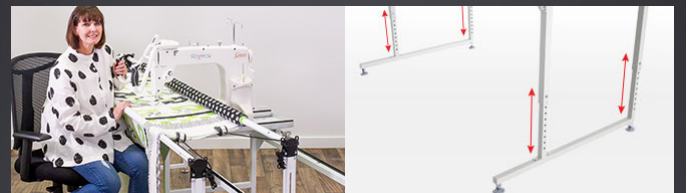

Q-Zone Queen frame

Shown with option table inserts

Q-Zone Queen Quilting Frame

The affordable complete home quilting system

The Q-Zone Queen Machine Quilter offers a high-quality machine quilting frame at an affordable price. This frame features a 2 rail system and the Quilt-Clips for easy fabric control. Just snap the Quilt Clips onto the quilt and rail for even tension without having to roll the fabric.

Q-Zone Queen Frame Features

- | | |
|---------------------------------|---------------------------------|
| Sets up in sizes: Queen or crib | Rail material: Steel |
| Frame length: 53 to 102 inches | Leveling Feet: Included |
| Quilt sizes up to: 82 inches | Track type: Dual + Single-Wheel |
| Frame material: Steel | Height Adjustable Legs |
| Leveling Feet: Included | |

OPTIONAL ACCESSORIES

Table inserts

Leader Cloths

SURE TRACK SYSTEM

QUILT CLIPS

WORK SIT OR STANDING HEIGHT AJUSTABLE LEGS

LEVELING FEET

STEEL CONSTRUCTION