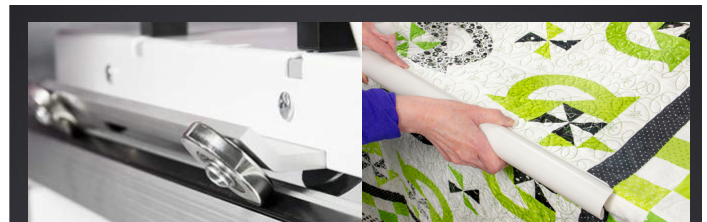

Leader Cloths

SURE TRACK SYSTEM

QUILT CLIPS