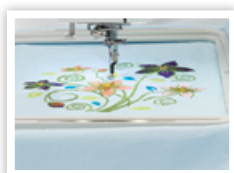

MEMORY CRAFT 500E EMBROIDERY

**160 DESIGNS AND
6 MONOGRAMMING FONTS**

**MAXIMUM EMBROIDERY
SIZE: 7.9 X 11"**

**BUILT-IN ADVANCED
NEEDLE THREADER**

Key Features:

- Top loading full rotary hook bobbin
- 2 and 3 Letter monogramming
- Design transfer via USB
- Embroidery sewing speed: 400-860 SPM
- Embroidery format: jef
- On-screen editing functions include enlarge/reduce, rotate, flip, drag and drop, arc, combine, copy and paste, grouping, corner layout, single color sewing, zoom
- Programmable jump thread trimming
- Adjustable speed while embroidering
- Flexible stitch traveling (units of 1, 10, 100)
- Direct jump to desired stitch point
- Auto return post thread break
- Adjustable hoop positioning
- Automatic thread cutter
- Easy set bobbin
- Bobbin winding plate with cutter
- Bobbin thread sensor
- Full color LCD touchscreen
- Thread brands include: Janome, Robison-Anton, Madeira, Mettler
- Extra wide table included
- Dust cover included
- Standard Hoops: RE28b: 7.9 x 11", SQ20b: 7.9 x 7.9", RE20b: 5.5 x 7.9", SQ14b: 5.5 x 5.5"
- Optional Hoops: RE10b: 1.5 x 5.5"