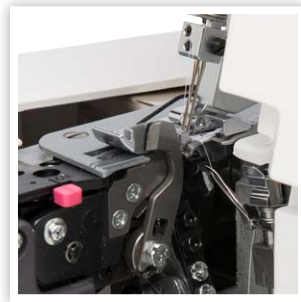

Magnolia 7034D

JANOME

WHAT'S NEXT

Magnolia 7034D

FEATURES

EASILY RETRACTABLE
UPPER KNIFE

Color Coded
Thread Guides

SERGER

- 3 and 4 thread serger
- Lay-in tension dials
- Threading chart
- Color coded thread guides
- Easily accessible lower looper guides
- Changeable thread guide
- Quick change rolled hem
- Easily retractable upper knife
- Adjustable foot pressure
- Snap-on presser feet
- Adjustable stitch length 1 to 4 mm
- Differential feed ratio 0.5 to 2.2
- Adjustable cutting width 3.1 to 5.1 mm
- Maximum speed 1,300 spm