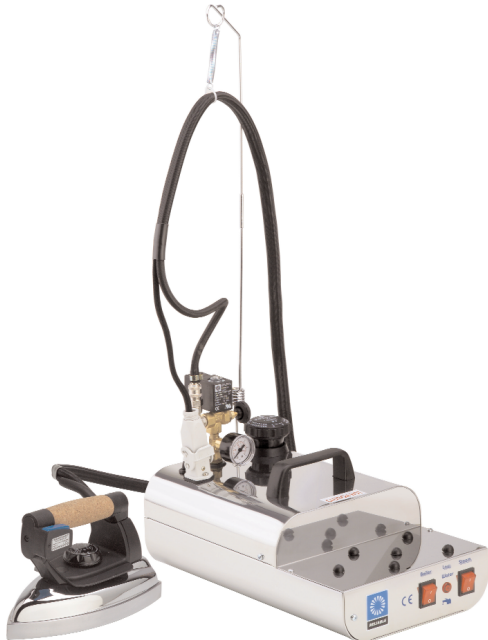

# i500

Professional Steam Boiler - Iron System

**RELIABLE**

<b>Model</b>	i500
<b>Electrical</b>	120V
<b>Water capacity</b>	.66 U.S. gallons - 2.5 liter
<b>Operating pressure</b>	50 p.s.i. - 3.44 bar
<b>Elements</b>	1 - 1000 watt
<b>Iron</b>	i30 - 800 watt
<b>Power consumption</b>	12 amps
<b>Tank construction</b>	Stainless steel
<b>Low water indicator</b>	Standard
<b>Steam connector type</b>	Quick-release
<b>Electrical approval</b>	Entela
<b>Dimensions - net</b>	9.25" x 16" x 10.5"
<b>Weight - net</b>	17 lbs with iron
<b>Shipping dimensions</b>	12" x 19.5" x 14"
<b>Shipping weight</b>	20 lbs with iron
<b>Warranty</b>	<b>RELIABLE™</b> 1 Year Warranty

## DESCRIPTION

The i500 has been designed from the ground up to deliver superior quality dry steam, and provide the best possible user experience.

**RELIABLE™** understands that the quality of a boiler-iron is only as good (no matter how nice it looks) as what is inside it. This is why we use the best components available; 12-gauge wiring throughout, a ceramic (not plastic) terminal block, and an all stainless steel steam tank to eliminate the chance of rust.

## FEATURES

- Low water light indicator - auto shut off for boiler only
- Regular tap water
- Pressure gauge manometer
- 50 p.s.i. operating pressure = *DRY STEAM*
- 12-gauge heavy-duty wiring, ceramic terminal block
- Stainless steel tank and outer casing
- Professional i30 steam iron
- Quick disconnect fittings for steam hose
- 4-pin (quick disconnect) plug for electrical connection
- Up to 4-hours of continuous steam

## OPTIONS

i30T Teflon® shoe  
c series pressing tables  
500 & 600 series vacuum pressing tables